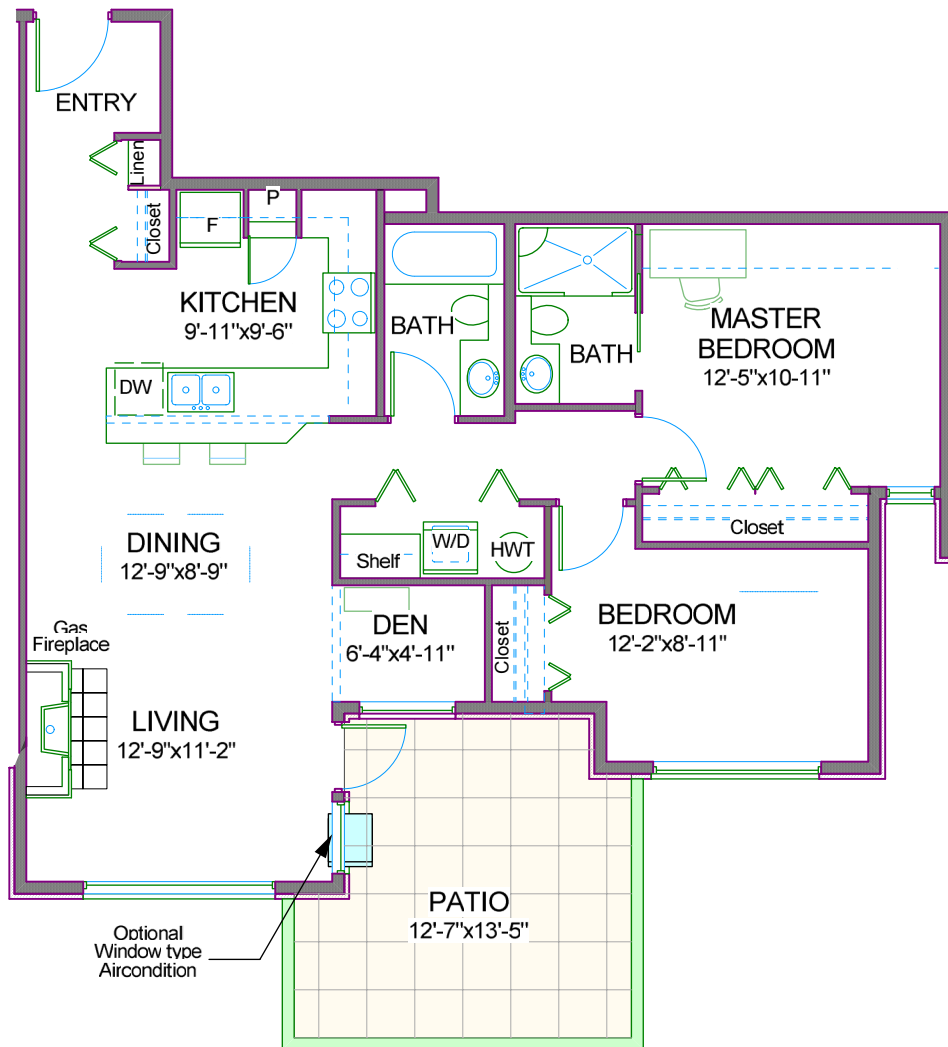

MAIN FLOOR

Bayview Gardens

Unit Plan F - 976 Square Feet

Main Floor Level