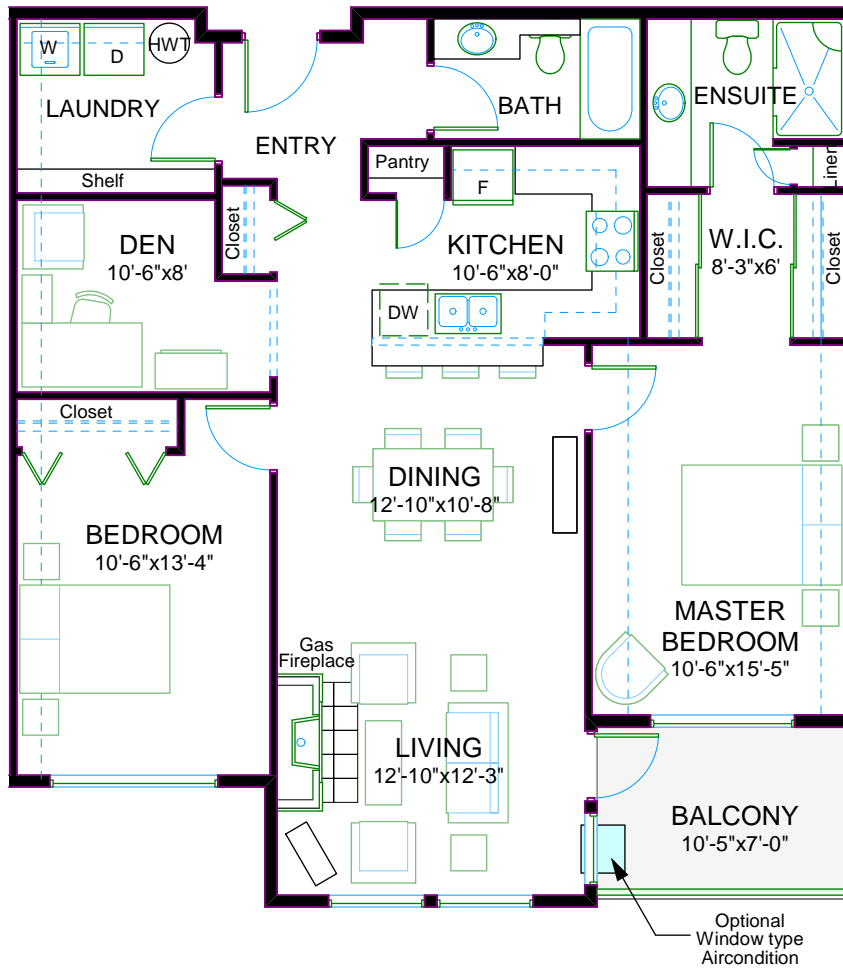

FOURTH FLOOR

Bayview Gardens

Unit Plan E1 - 1,177 Square Feet
Fourth Floor Level