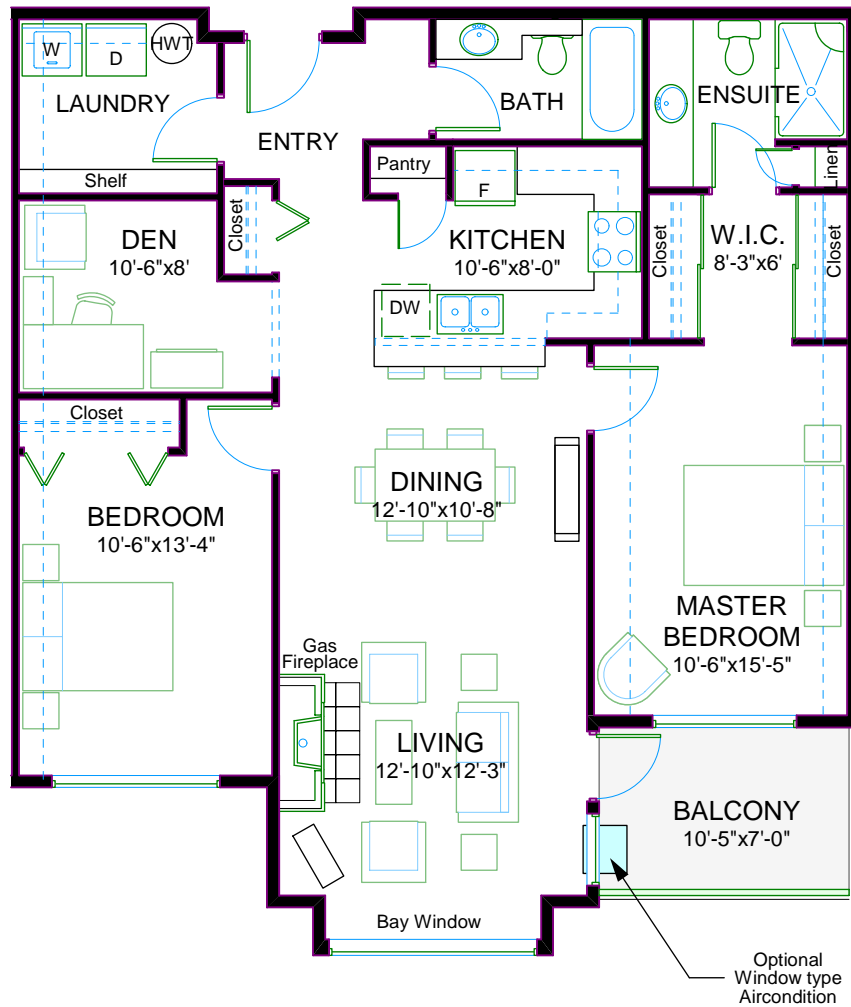

SECOND & THIRD FLOOR

# Bayview Gardens

Unit Plan E - 1,197 Square Feet  
Typ. Second & Third Floor Level