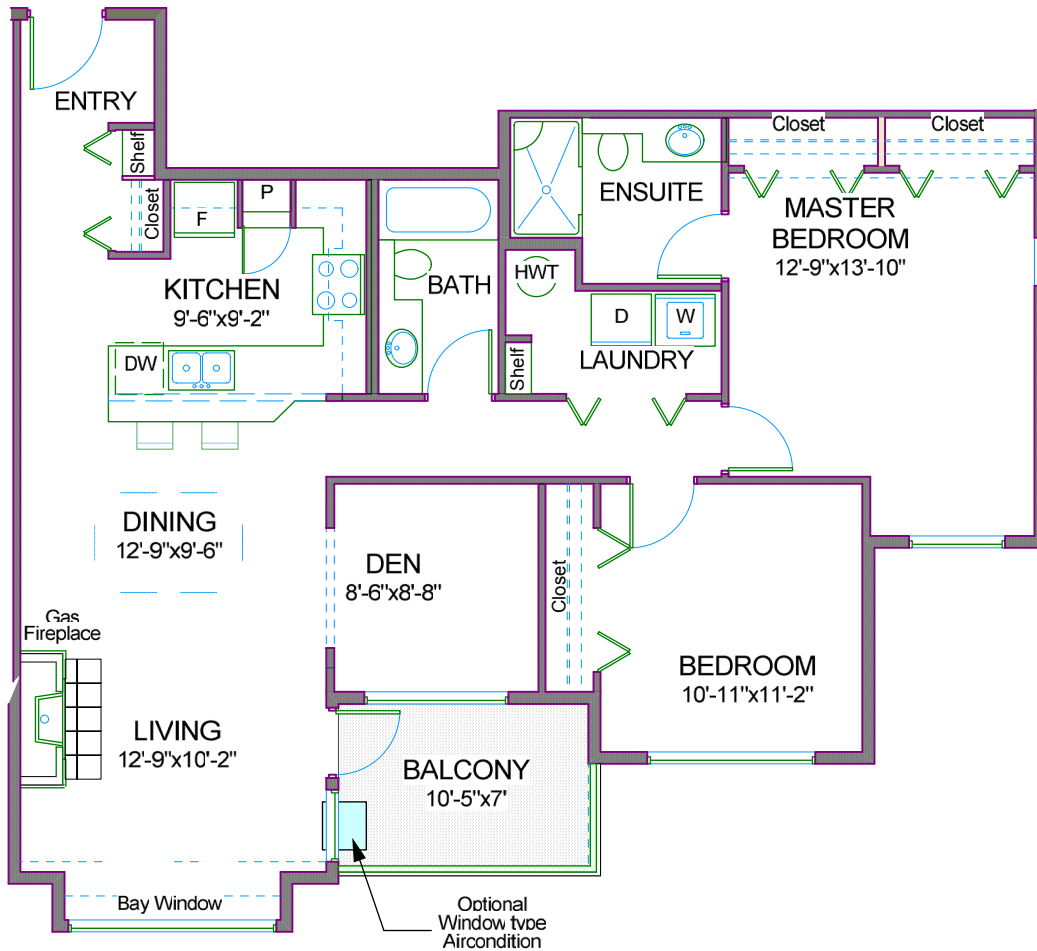

SECOND & THIRD FLOOR

Bayview Gardens

Unit Plan D - 1,157 Square Feet
Typ. Second & Third Floor Level