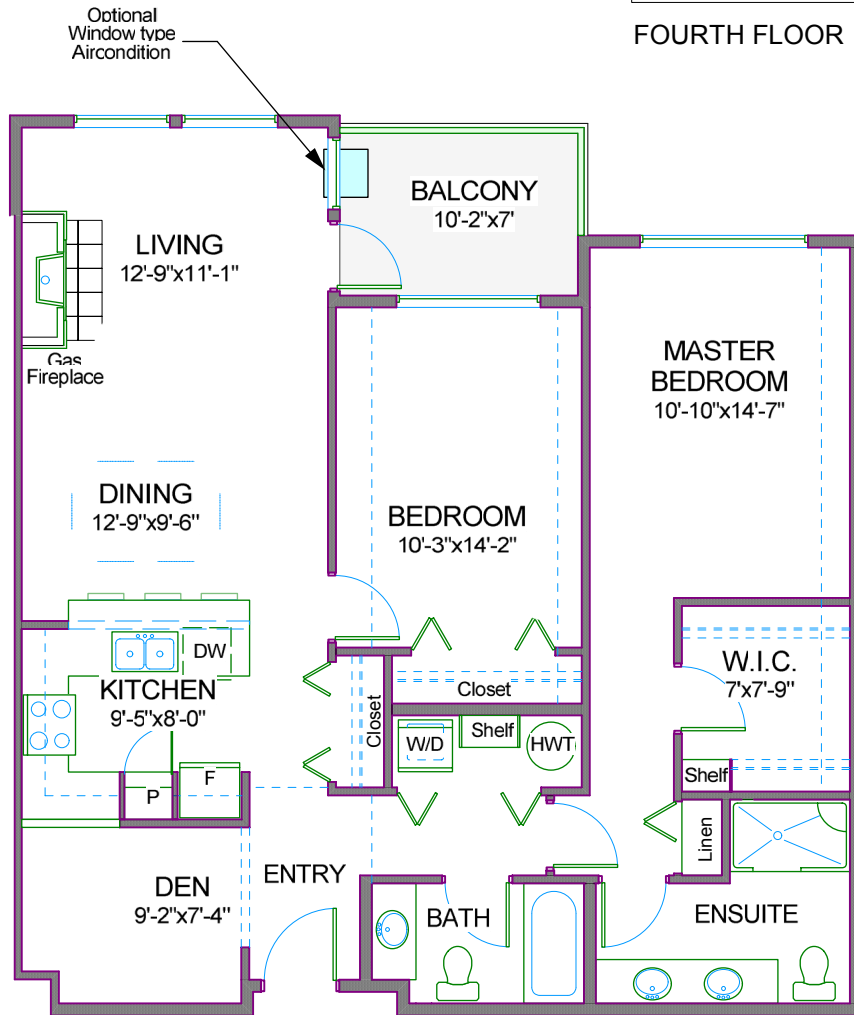

FOURTH FLOOR

Bayview Gardens

Unit Plan B2 - 1,176 Square Feet
Fourth Floor Level