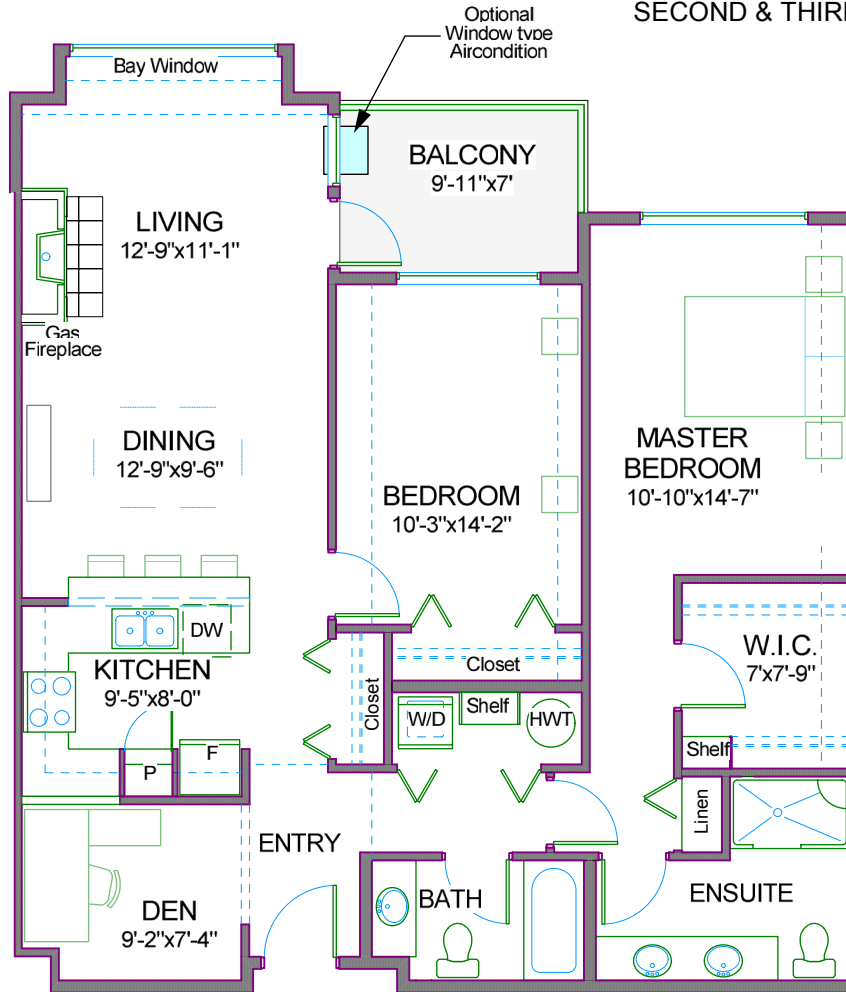

SECOND & THIRD FLOOR

Bayview Gardens

Unit Plan B1 - 1,196 Square Feet
Typ. Second & Third Floor Level