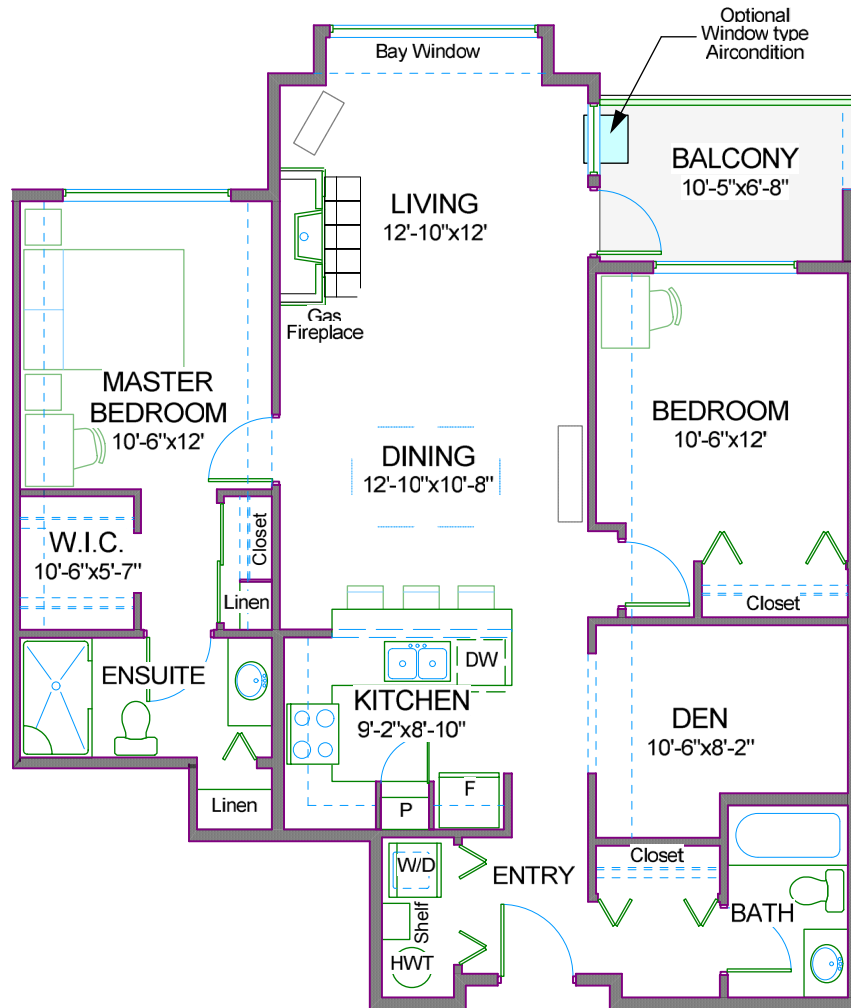

SECOND & THIRD FLOOR

Bayview Gardens

Unit Plan A - 1,112 Square Feet
Second & Third Floor Level